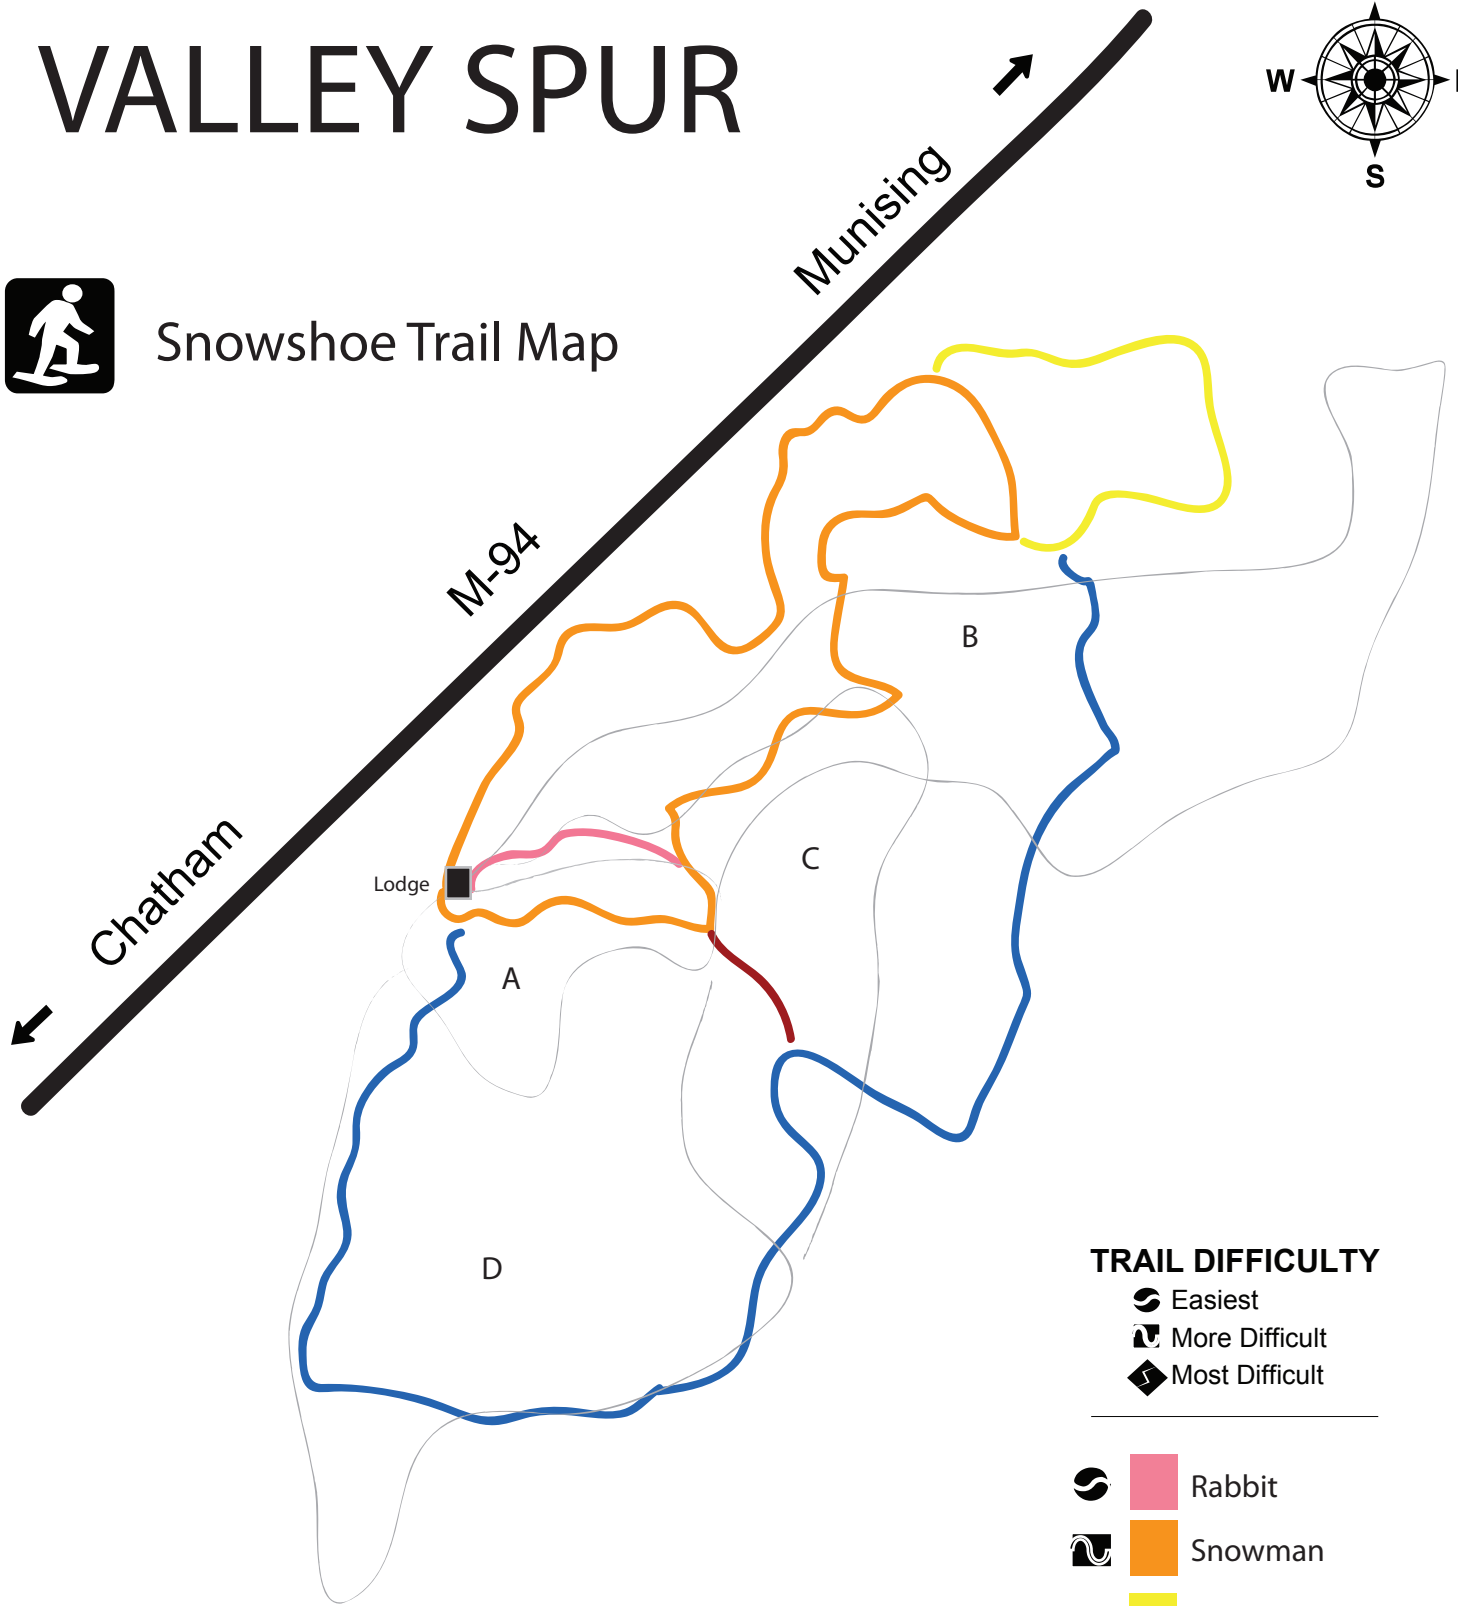

VALLEY SPUR

Snowshoe Trail Map

APPROXIMATE DISTANCES

- Rabbit Loop: 0.5 miles
- Snowman Loop: 1.8 miles
- Entire outer loop (Snowman to Bear to Wolf): 3 miles
- Snowman to Wolf to shortcut to lodge: 2.2 miles
- Wolf backwards to shortcut to lodge: 1.4 miles

TRAIL DIFFICULTY

- Easiest
- More Difficult
- Most Difficult

- Rabbit
- Snowman
- Bear
- Wolf
- Shortcut to lodge
- Ski Trails A B C D