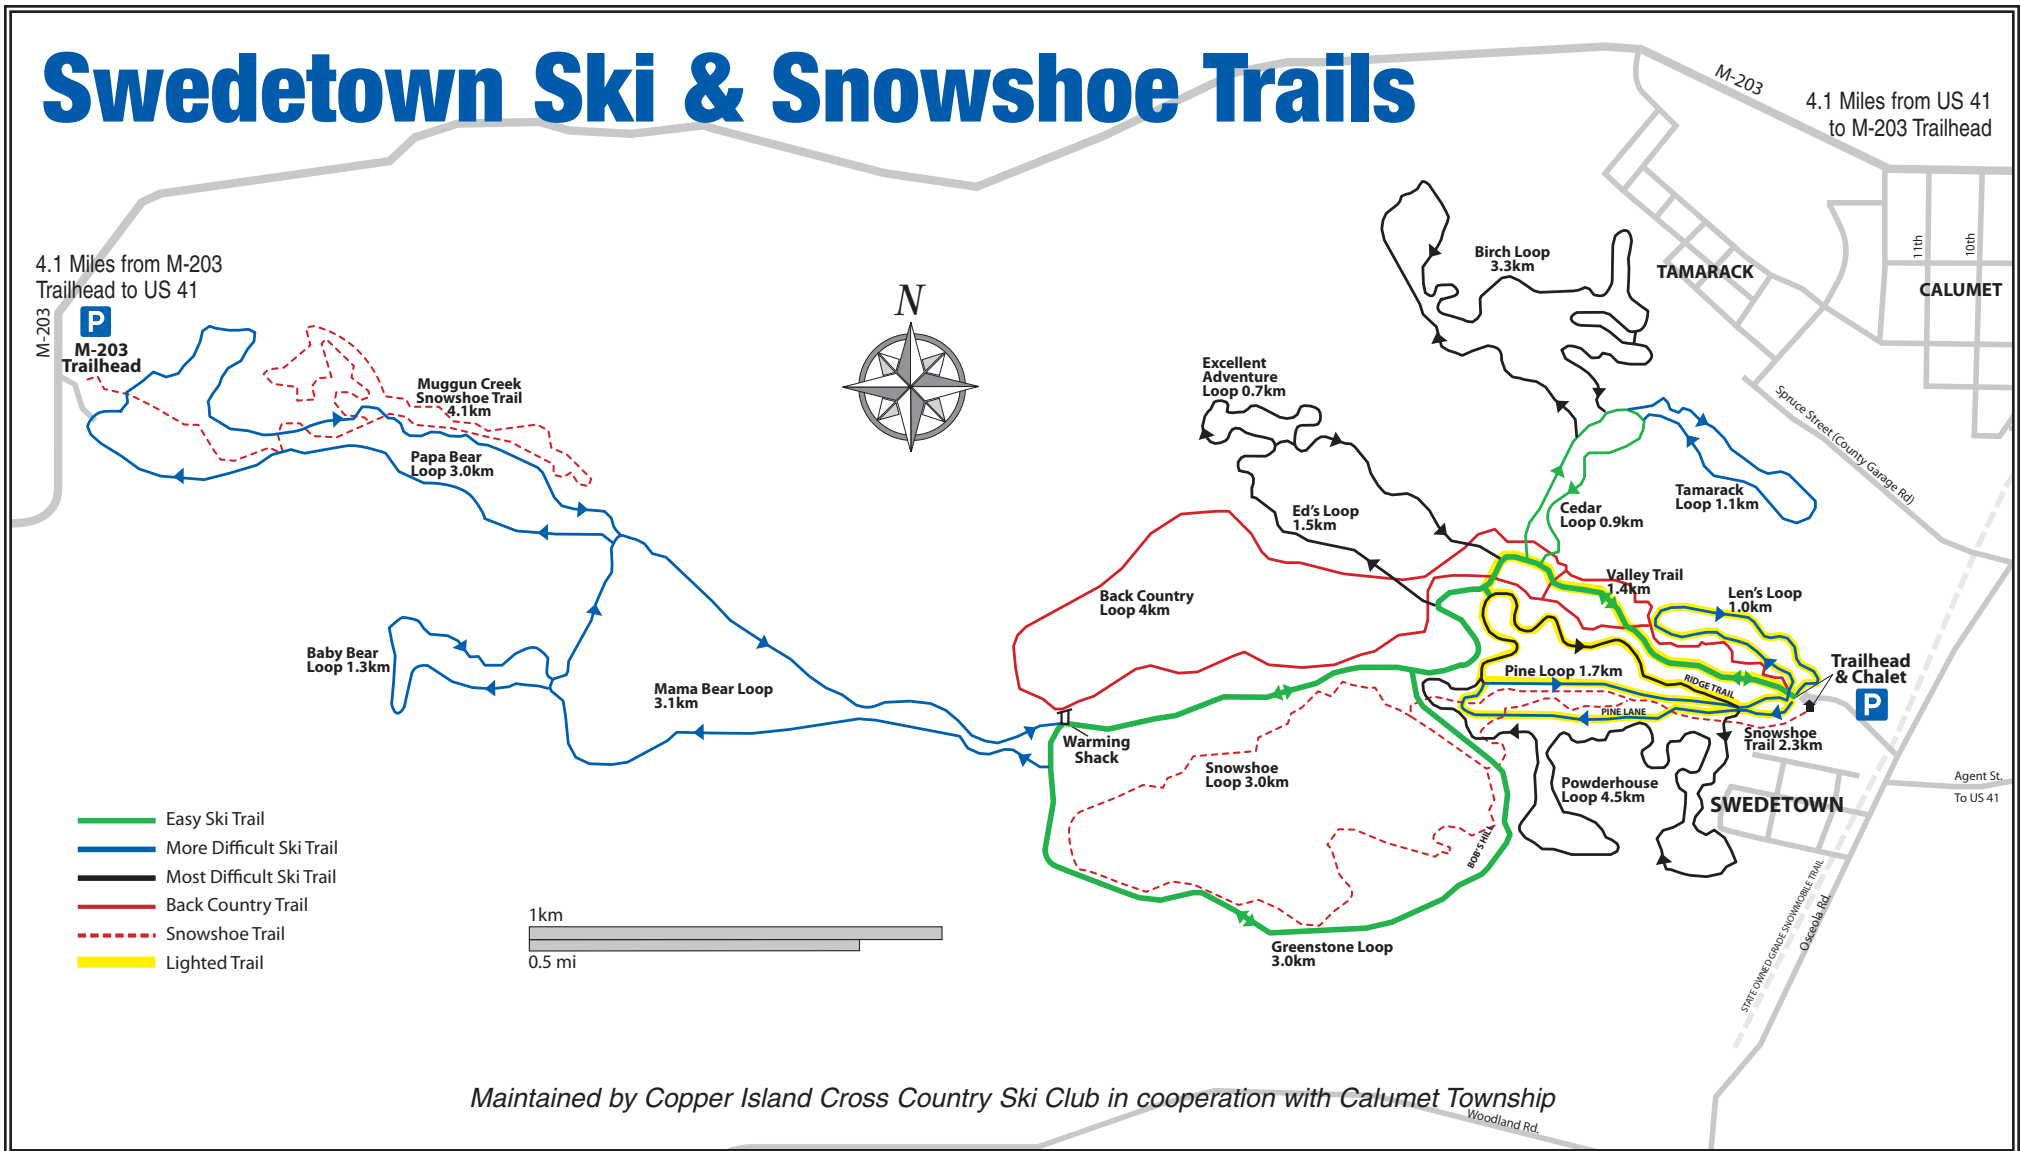

# Swedetown Ski & Snowshoe Trails

**No Dogs on Trails**

## Copper Island Cross Country Ski Club

PO Box 214 • Calumet, MI 49913 • 906-337-1170

[www.swedetowntrails.org](http://www.swedetowntrails.org) • [www.facebook.com/SwedetownTrails](http://www.facebook.com/SwedetownTrails)

[www.GreatBearChase.org](http://www.GreatBearChase.org) • [www.keweenawtrails.com](http://www.keweenawtrails.com)

Area Info: [www.keweenaw.info](http://www.keweenaw.info) • [www.mainstreetcalumet.com](http://www.mainstreetcalumet.com)